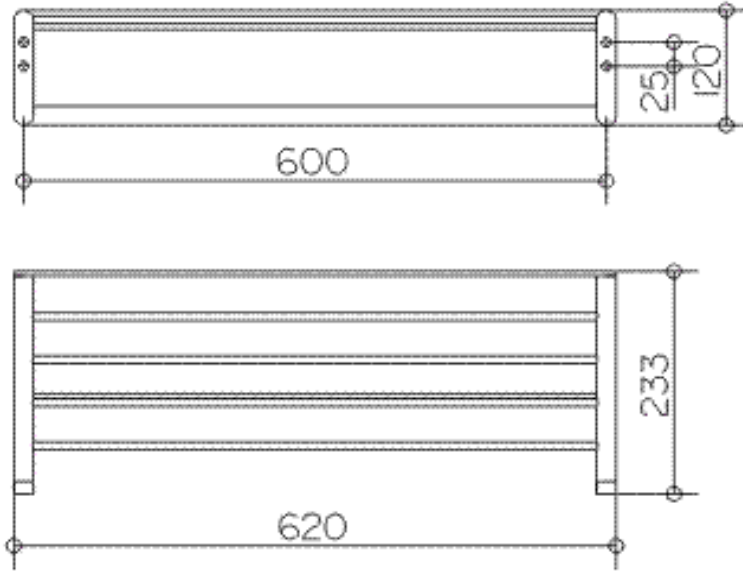

SPECIFICATION SHEET - bathroom accessories

BRAND:	KEUCO	Product Photo:
ORIGIN:	Germany	
SERIES:	ELEGANCE	
PRODUCT DESCRIPTION:	Towel rack 620mm	
MODEL No.	11675 010000	
FINISH/COLOUR:	Chrome-plated	
DIMENSIONS:	620mm x 233mm x 120mm	
OPTIONAL MATCHING PARTS:		

Technical Informations:

REMINDER:	Do not use cleaners containing abrasive cleansers, ammonia, bleach, acids, waxes, alcohol, solvents or other products not recommended for chrome.
	All information is for reference only, installation shall always be based on the actual product delivered.